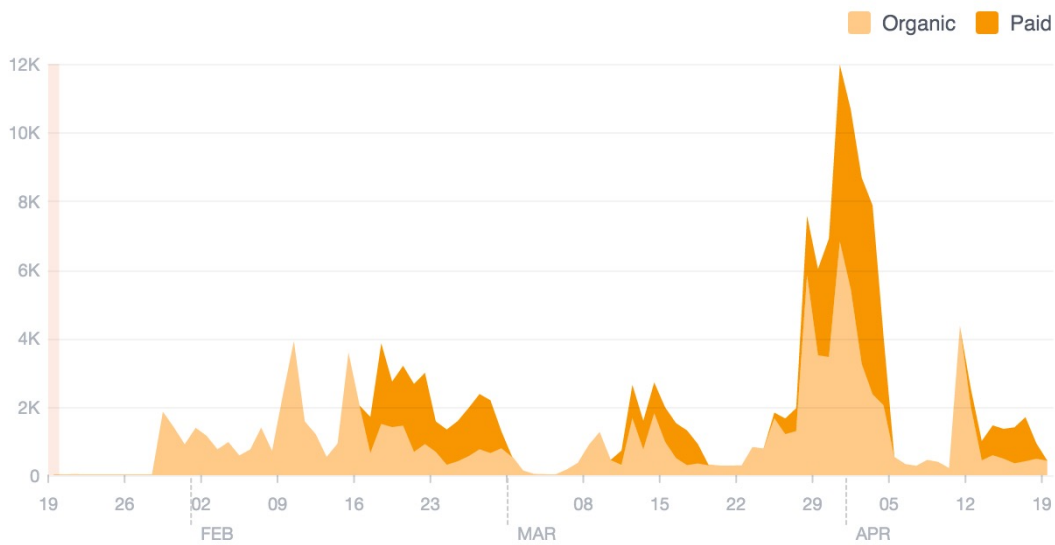

Post Reach

The number of people your posts were served to.

BENCHMARK

Compare your average performance over time.

Organic

Paid