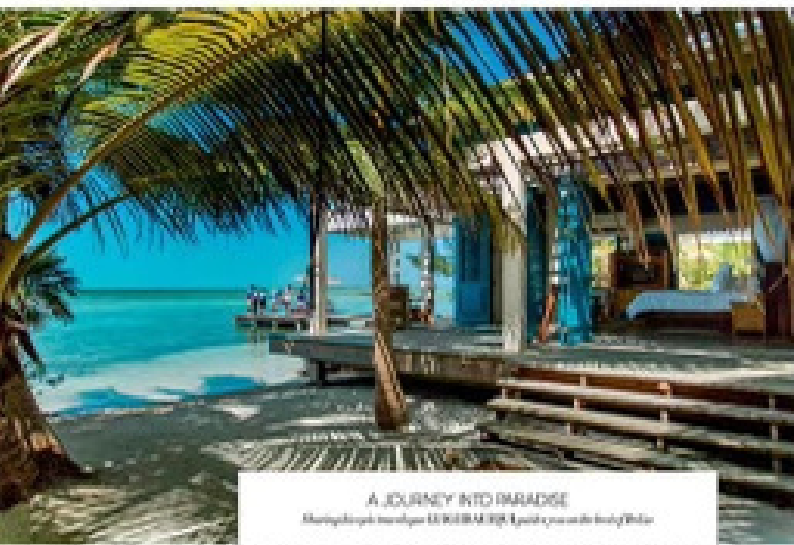

Harper's BAZZAAR

A FASHIONABLE LIFE

A woman with dark hair, wearing a vibrant green sleeveless dress and a gold bracelet, stands on a wooden porch. She is smiling and holding a long, white fabric aloft with both hands. The porch features blue shutters and a wicker chair with a white cushion. The background shows a tropical setting with lush greenery.

My island HAVEN

Wife of the Prime Minister of Belize, KIM SIMPLIS-BARROW, takes us on a tour of the Caribbean paradise she's proud to call home

*Words by RUE KOTHARI Photographs by BENNY HADDAD
Creative Direction by LUIGI BRAUZQUI*

A JOURNEY INTO PARADISE
 Make the most of your trip to the South Pacific with a journey to the heart of the island.

It's time to take a break from the busy world of the city and enjoy the beauty of the South Pacific. The island is a beautiful place to visit, with its white sandy beaches and turquoise water. The island is a beautiful place to visit, with its white sandy beaches and turquoise water. The island is a beautiful place to visit, with its white sandy beaches and turquoise water.

It's time to take a break from the busy world of the city and enjoy the beauty of the South Pacific. The island is a beautiful place to visit, with its white sandy beaches and turquoise water. The island is a beautiful place to visit, with its white sandy beaches and turquoise water. The island is a beautiful place to visit, with its white sandy beaches and turquoise water.