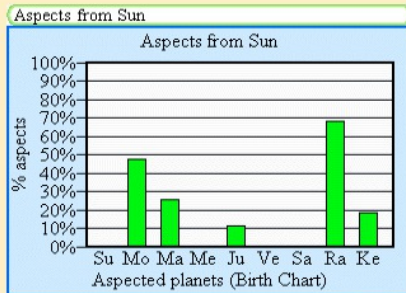

## New Worksheet content - Tables (continued)

*This graph show the accumulative aspect on a house and its lord by the 9 planets. This gives a more accurate picture of the amount of influence a house receives from the planets.*

*This graph show the accumulative aspect on all houses and their lords by one of the planets (the Sun in the example). This gives a more accurate picture of the amount of influence the houses receive from the planet in question.*