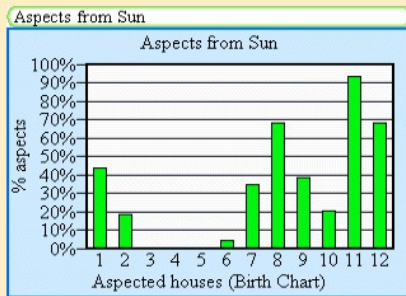

## New Worksheet content - Tables (continued)

*This graph show the accumulative aspect on a house and its lord by the 9 planets. This gives a more accurate picture of the amount of influence a house receives from the planets.*

*This graph show the accumulative aspect on all houses and their lords by one of the planets (the Sun in the example). This gives a more accurate picture of the amount of influence the houses receive from the planet in question.*