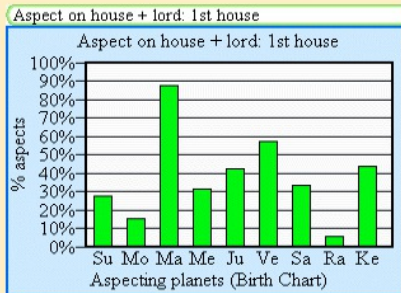

## New Worksheet content - Tables (continued)

*This graph show the accumulative aspect on a house and its lord by the 9 planets. This gives a more accurate picture of the amount of influence a house receives from the planets.*

*This graph show the accumulative aspect on all houses and their lords by one of the planets (the Sun in the example). This gives a more accurate picture of the amount of influence the houses receive from the planet in question.*