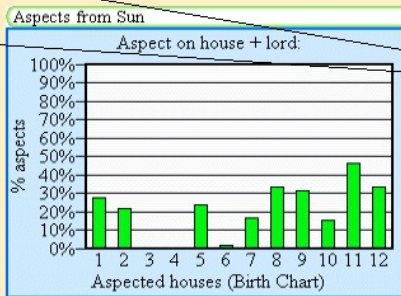

## New Worksheet content - Tables (continued)

*This graph show the accumulative aspect on a house and its lord by the 9 planets. This gives a more accurate picture of the amount of influence a house receives from the planets.*

*This graph show the accumulative aspect on all houses and their lords by one of the planets (the Sun in the example). This gives a more accurate picture of the amount of influence the houses receive from the planet in question.*